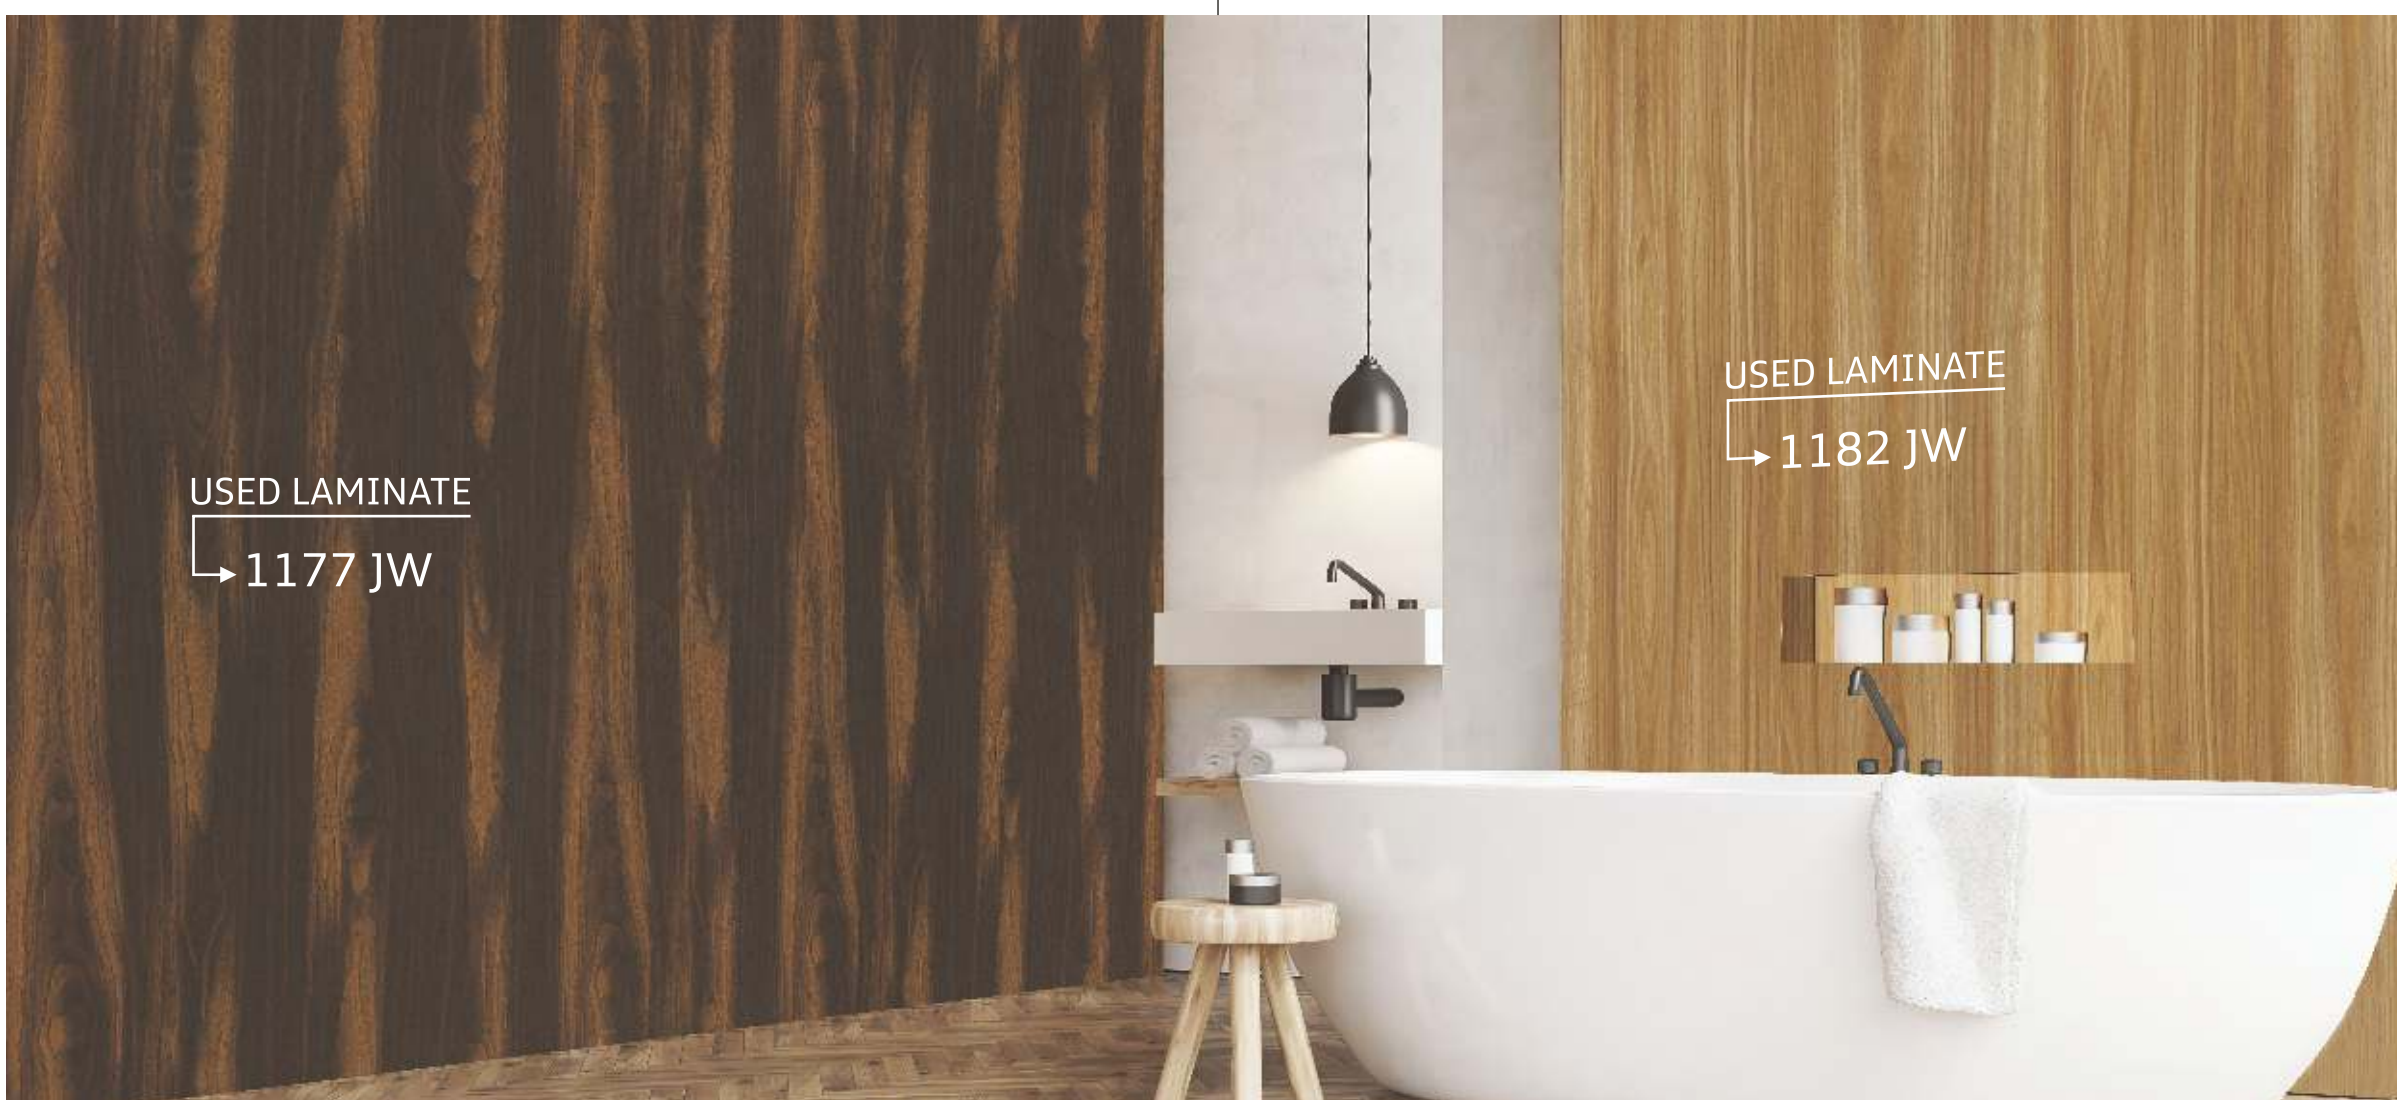

USED LAMINATE
→ 1177 JW

USED LAMINATE
→ 1182 JW