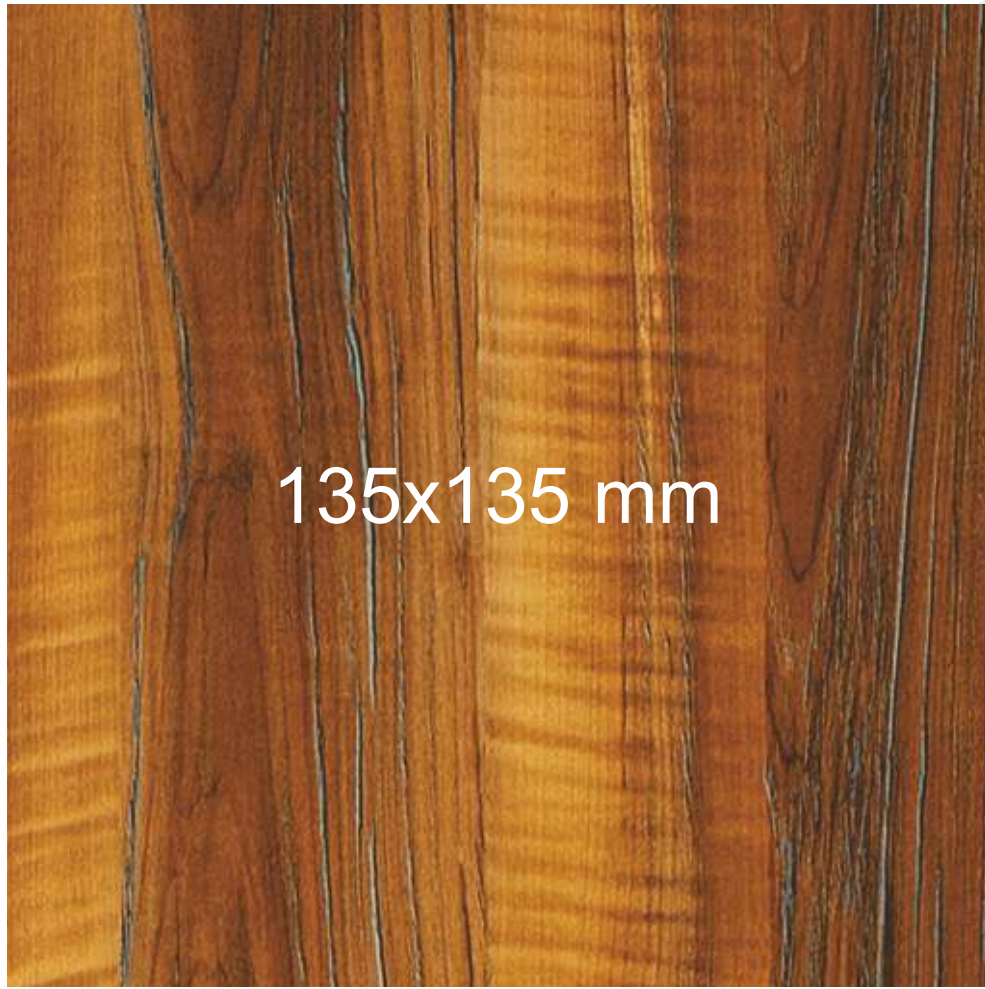

Soothing Vibes

135x135 mm