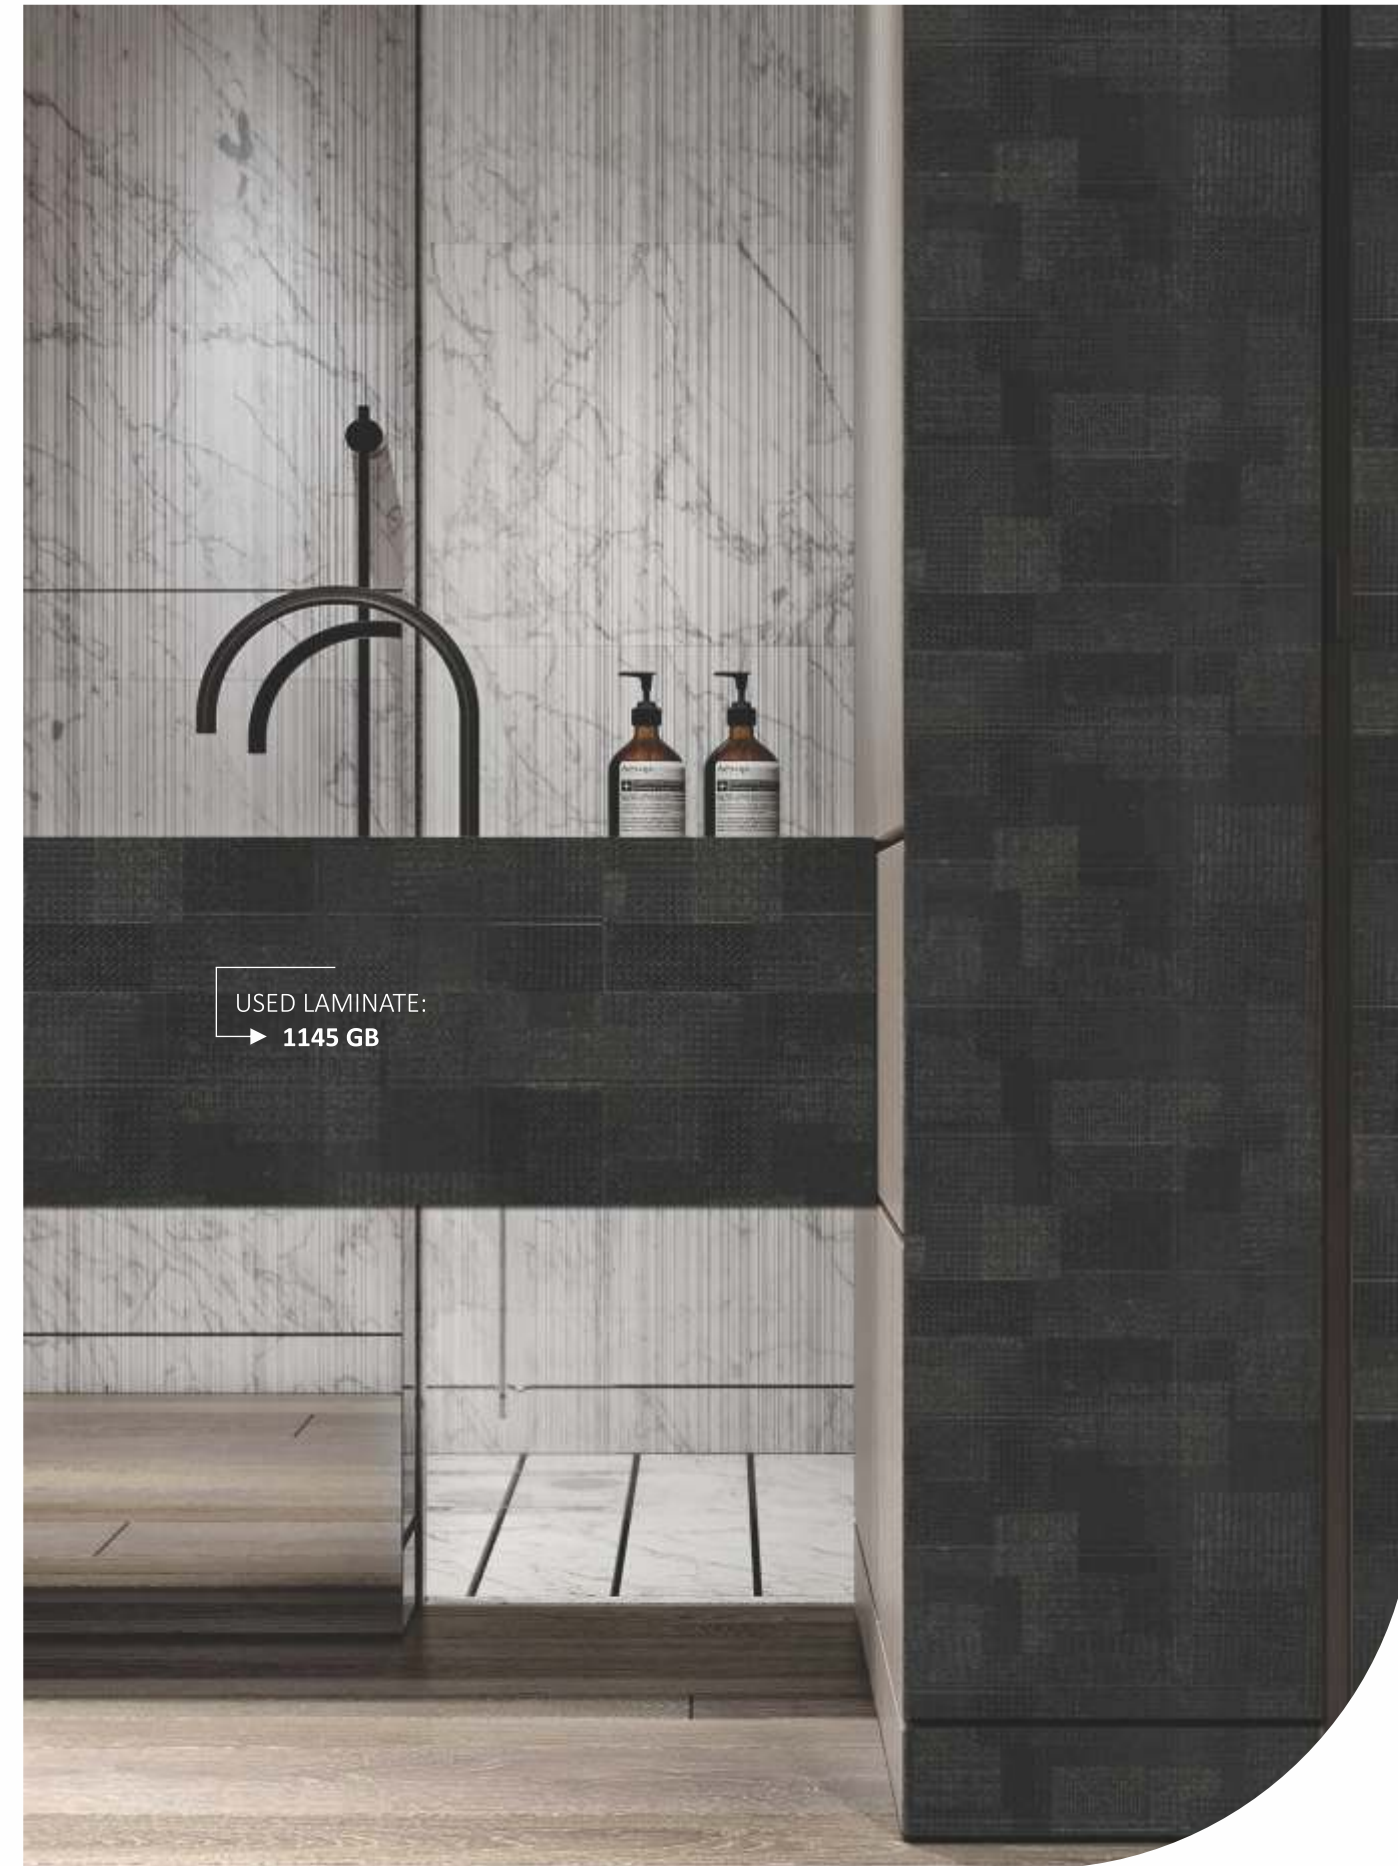

1145 GB

GREY CAMBRIC