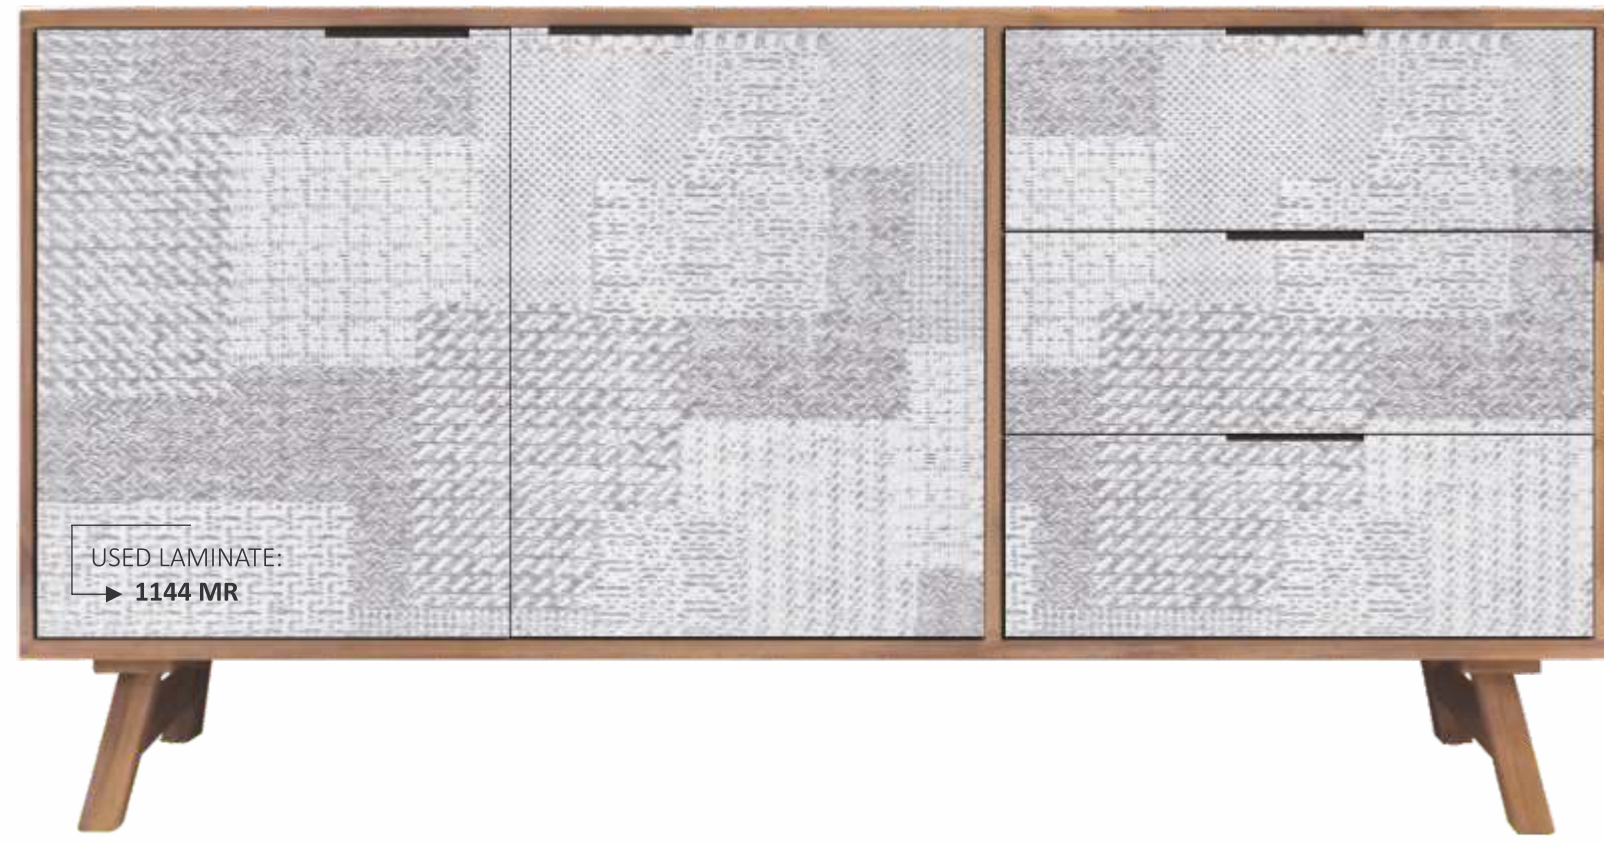

MIRROR (MR)

INTERIOR
"Less is more. Texture is essential,
as well as scale."