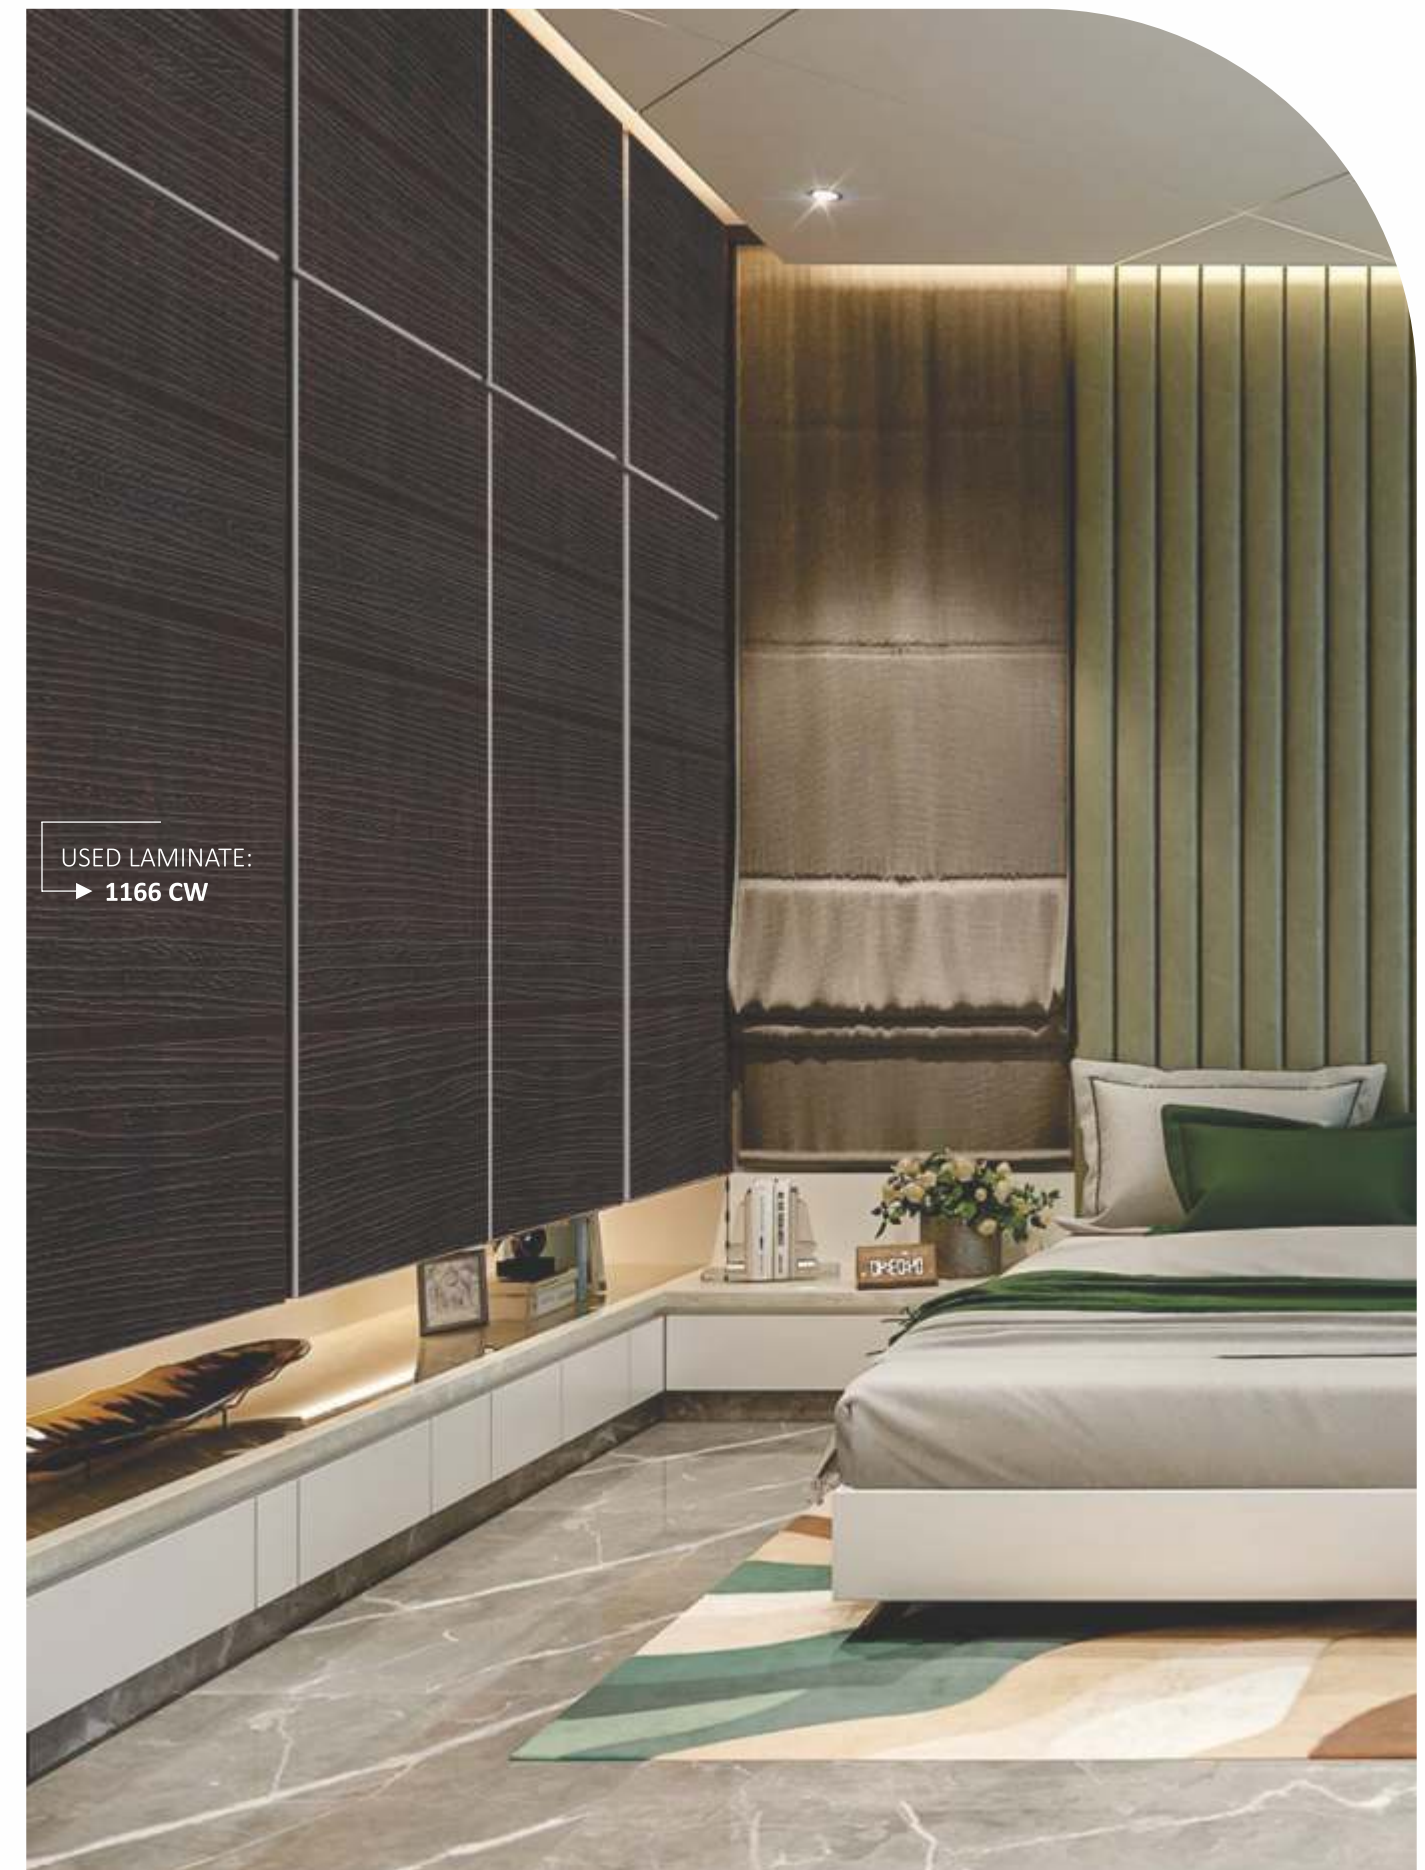

1303 CW

MAGESTIC WOOD DARK